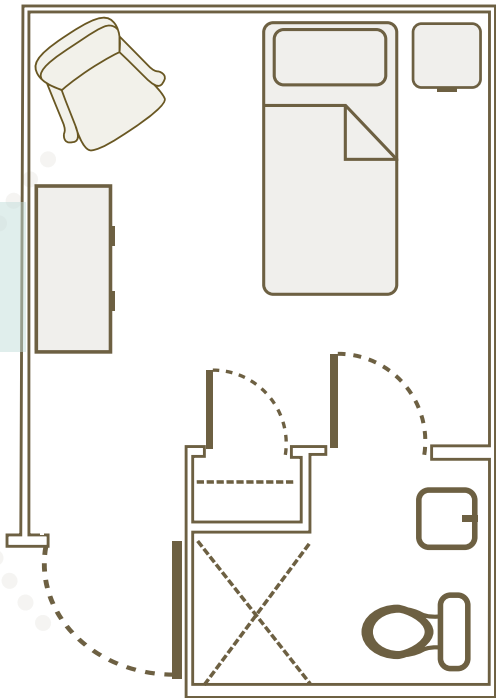

GARDENS OF PELHAM

ASSISTED LIVING

STUDIO APARTMENT
208 SQUARE FEET

STUDIO APARTMENT - EASY ACCESS SHOWER
246 SQUARE FEET

DELUXE STUDIO
285 SQUARE FEET