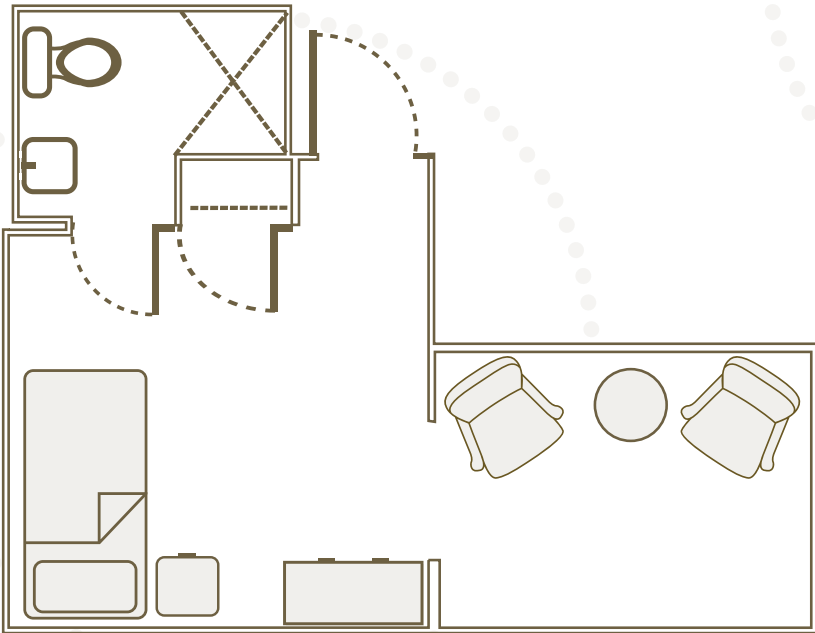

GARDENS OF PELHAM

ASSISTED LIVING

STUDIO APARTMENT
208 SQUARE FEET

STUDIO APARTMENT - EASY ACCESS SHOWER
246 SQUARE FEET

DELUXE STUDIO
285 SQUARE FEET