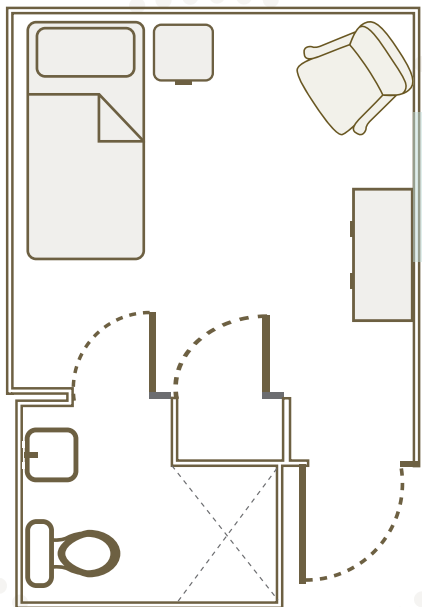

GARDENS OF PELHAM

ASSISTED LIVING

STUDIO APARTMENT
208 SQUARE FEET

STUDIO APARTMENT - EASY ACCESS SHOWER
246 SQUARE FEET

DELUXE STUDIO
285 SQUARE FEET